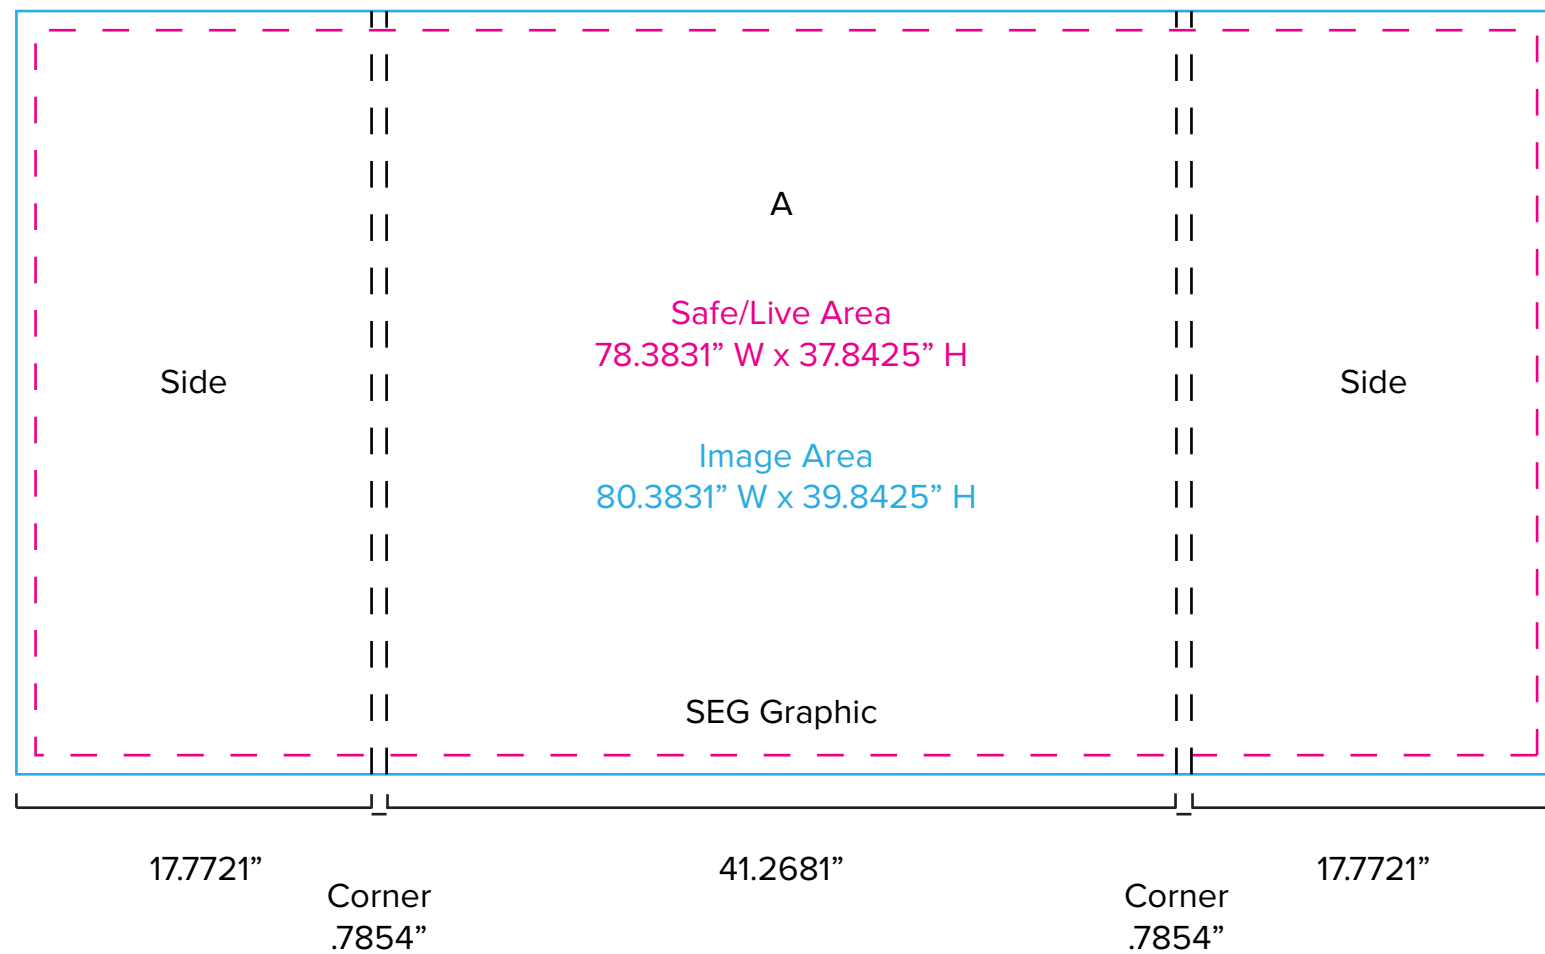

Graphic Template
Reception Counter
SEG Version

NOTE:
1/2\"/>

NOTE: All Raster Art (jpg, tiff, psd, png, etc.) must be at least 100 dpi at print size.

Graphic Template
Reception Counter
Sintra Version

NOTE:
1/2" of graphic perimeter
is hidden by extrusion

NOTE: All Raster Art (jpg, tiff,psd, png, etc.) must be at least 100 dpi at print size.