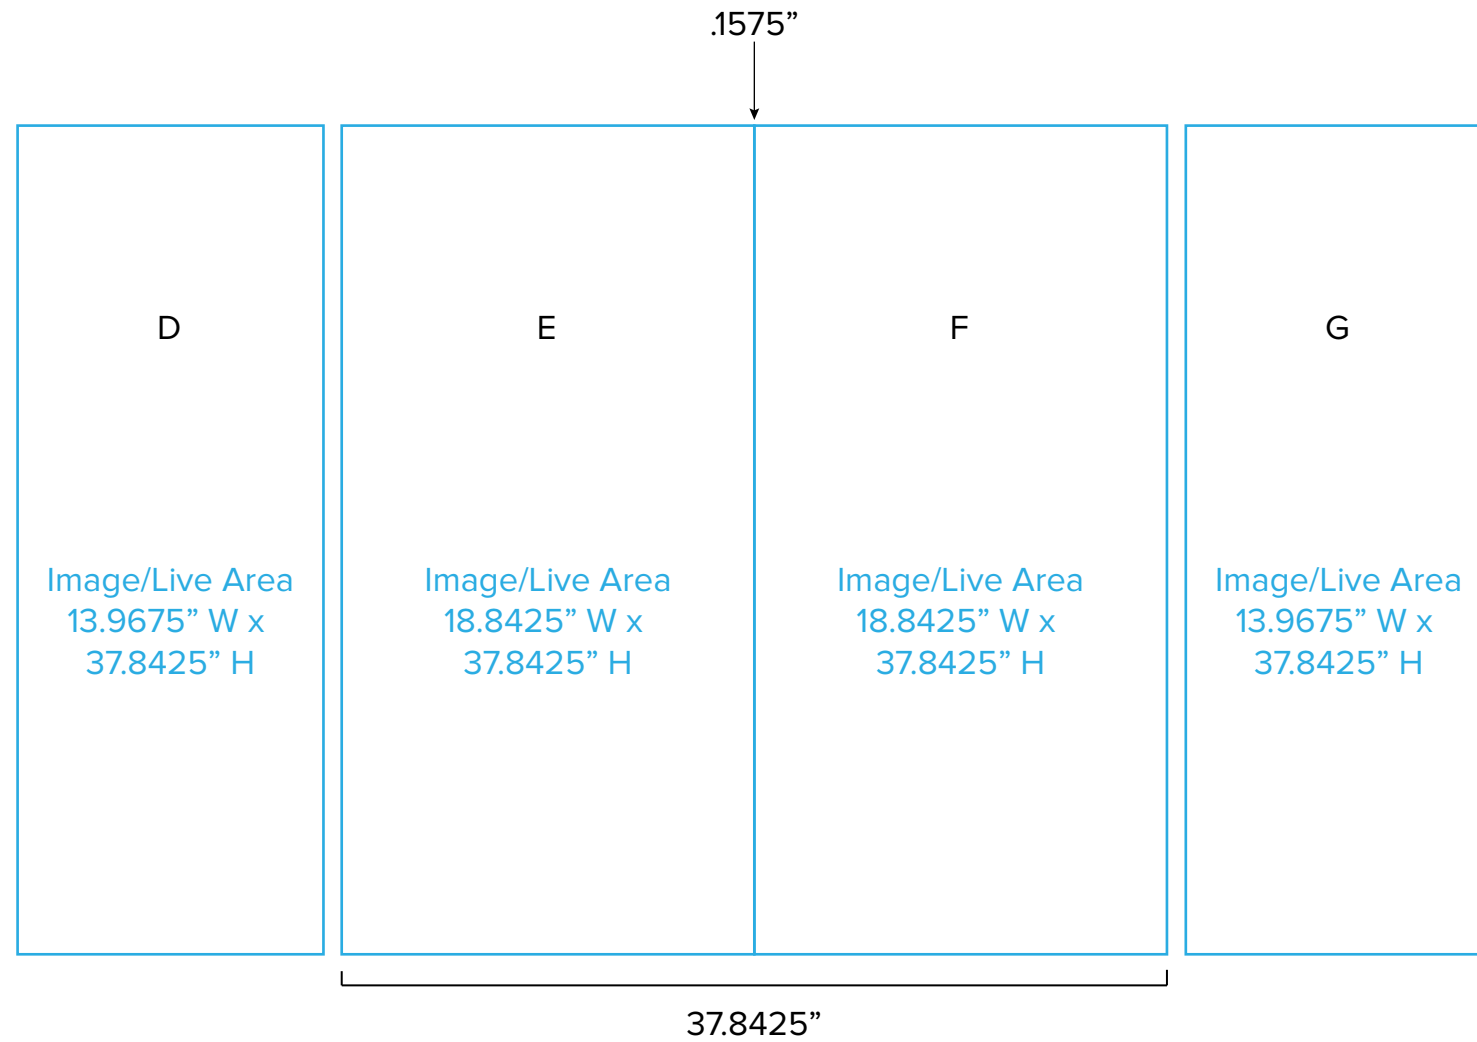

Graphic Template
Reception Counter
SEG Version

NOTE:
1/2\"/>

NOTE: All Raster Art (jpg, tiff, psd, png, etc.) must be at least 100 dpi at print size.

Graphic Template
Reception Counter
Sintra Version

NOTE:
1/2" of graphic perimeter
is hidden by extrusion

NOTE: All Raster Art (jpg, tiff,psd, png, etc.) must be at least 100 dpi at print size.